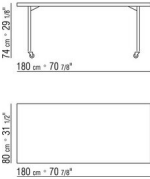

COD. 013094