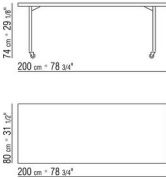

COD. 013092