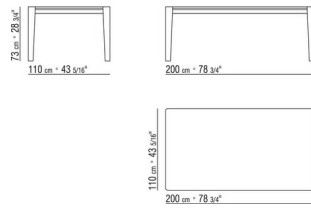

COD. 023381