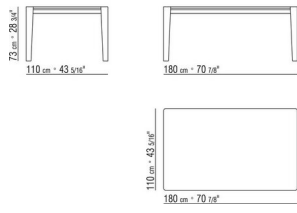

COD. 023380