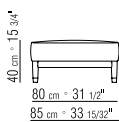

tailored detailing includes grosgrain piping that can be crafted in all the colors on the sample board

29521/29522
29523/29524

29555/29556
29557/29558

29596

29597

29598

29599