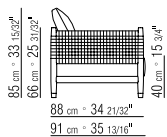

tailored detailing includes grosgrain piping that can be crafted in all the colors on the sample board

29521/29522
29523/29524

29555/29556
29557/29558

29596

29597

29598

29599