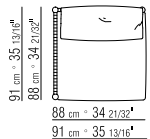

tailored detailing includes grosgrain piping that can be crafted in all the colors on the sample board

29521/29522
29523/29524

29555/29556
29557/29558

29596

29597

29598

29599