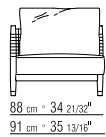

tailored detailing includes grosgrain piping that can be crafted in all the colors on the sample board

29521/29522
29523/29524

29555/29556
29557/29558

29596

29597

29598

29599