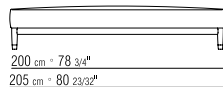

tailored detailing includes grosgrain piping that can be crafted in all the colors on the sample board

29521/29522
29523/29524

29555/29556
29557/29558

29596

29597

29598

29599