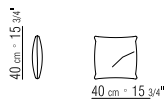

tailored detailing includes grosgrain piping that can be crafted in all the colors on the sample board

29521/29522
29523/29524

29555/29556
29557/29558

29596

29597

29598

29599