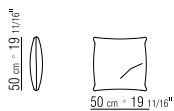

tailored detailing includes grosgrain piping that can be crafted in all the colors on the sample board

29521/29522
29523/29524

29555/29556
29557/29558

29596

29597

29598

29599