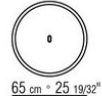

COD. 029161