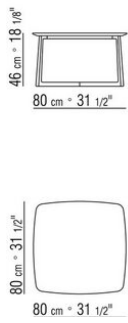

COD. 020172