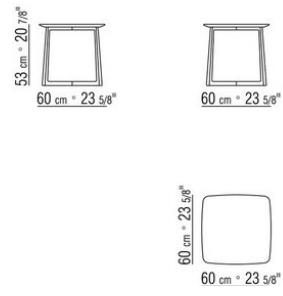

COD. 020171