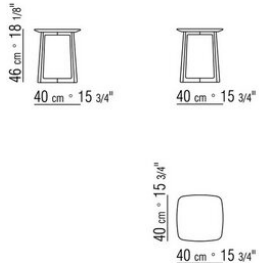

COD. 020170