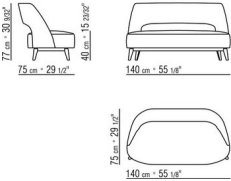

COD. 01LA12