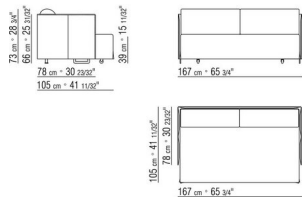

Platform in metal with wood slats

Sofa bed 214 a second bed lifts out with a patented mechanism; metal platform with wood slats, metal structure with grey lacquer finish

Upholstery removable fabric covers

Sofa bed 167 mattress cm 160x200

Sofa bed 187 mattress cm 180x200

Sofa bed 214 top mattress cm 86x208 - lower mattress cm 82x202

COD. 015F02

COD. 015F04

COD. 015F13

COD. 015F99

COD. 015F98