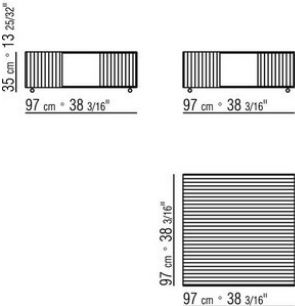

black suede 6005, dark brown suede 6004, olive suede 6003, sand suede 6001  
**Feet** in metal treated with epoxy lacquer. Rests on pads made of thermoplastic material

COD. 011M87

COD. 011M86