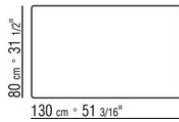

Small tables with wood top h.40 cm, with marble top h.41 cm

COD. 023870

COD. 023871

COD. 023874

COD. 023875

COD. 023877

COD. 023878

COD. 023879