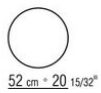

Small tables with wood top h.40 cm, with marble top h.41 cm

COD. 023870

COD. 023871

COD. 023874

COD. 023875

COD. 023877

COD. 023878

COD. 023879