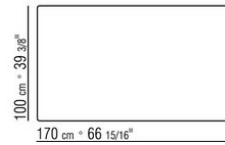

Small tables with wood top h.40 cm, with marble top h.41 cm

COD. 023870

COD. 023871

COD. 023874

COD. 023875

COD. 023877

COD. 023878

COD. 023879