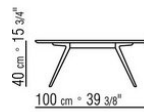

Small tables with wood top h.40 cm, with marble top h.41 cm

COD. 023870

COD. 023871

COD. 023874

COD. 023875

COD. 023877

COD. 023878

COD. 023879