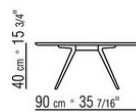

Small tables with wood top h.40 cm, with marble top h.41 cm

COD. 023870

COD. 023871

COD. 023874

COD. 023875

COD. 023877

COD. 023878

COD. 023879