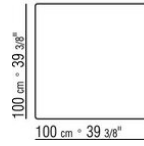

Small tables with wood top h.40 cm, with marble top h.41 cm

COD. 023870

COD. 023871

COD. 023874

COD. 023875

COD. 023877

COD. 023878

COD. 023879