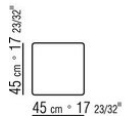

ZEFIRO *ANTONIO CITTERIO 2017*
COFFEE AND SIDE TABLES

ZEFIRO | ANTONIO CITTERIO | 2017

SMALL TABLE

Frame in metal with satin, chrome, burnished, black chrome, glossy anthracite, white 100 or black 900. Rests on tips made of thermoplastic material

Small tables with wood top h.40 cm, with marble top h.41 cm

COD. 023870

COD. 023871

COD. 023874

COD. 023875

COD. 023877

COD. 023878

COD. 023879