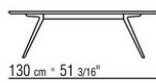

Small tables with wood top h.40 cm, with marble top h.41 cm

COD. 023870

COD. 023871

COD. 023874

COD. 023875

COD. 023877

COD. 023878

COD. 023879