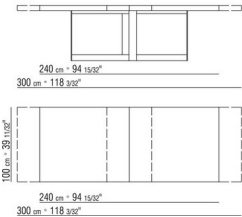

COD. 01IN61