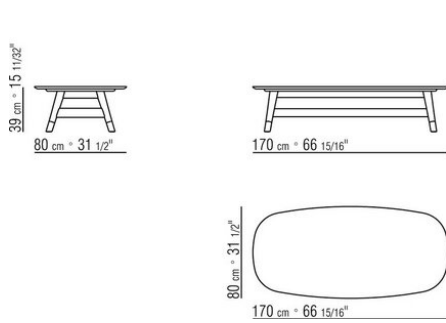

Feet in cast aluminum in these finishes: satin, chrome, burnished, black chrome, glossy anthracite. Feet rest on tips made of thermoplastic material

COD. 02A264

COD. 02A265

COD. 02A266

COD. 02A274

COD. 02A275