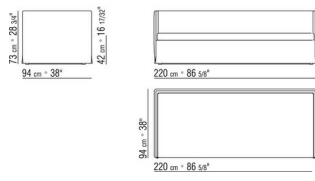

COD. 022703

COD. 022796

COD. 022799

COD. 022797

COD. 022798

COD. 022795