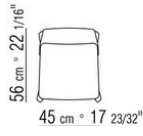

COD. 020301